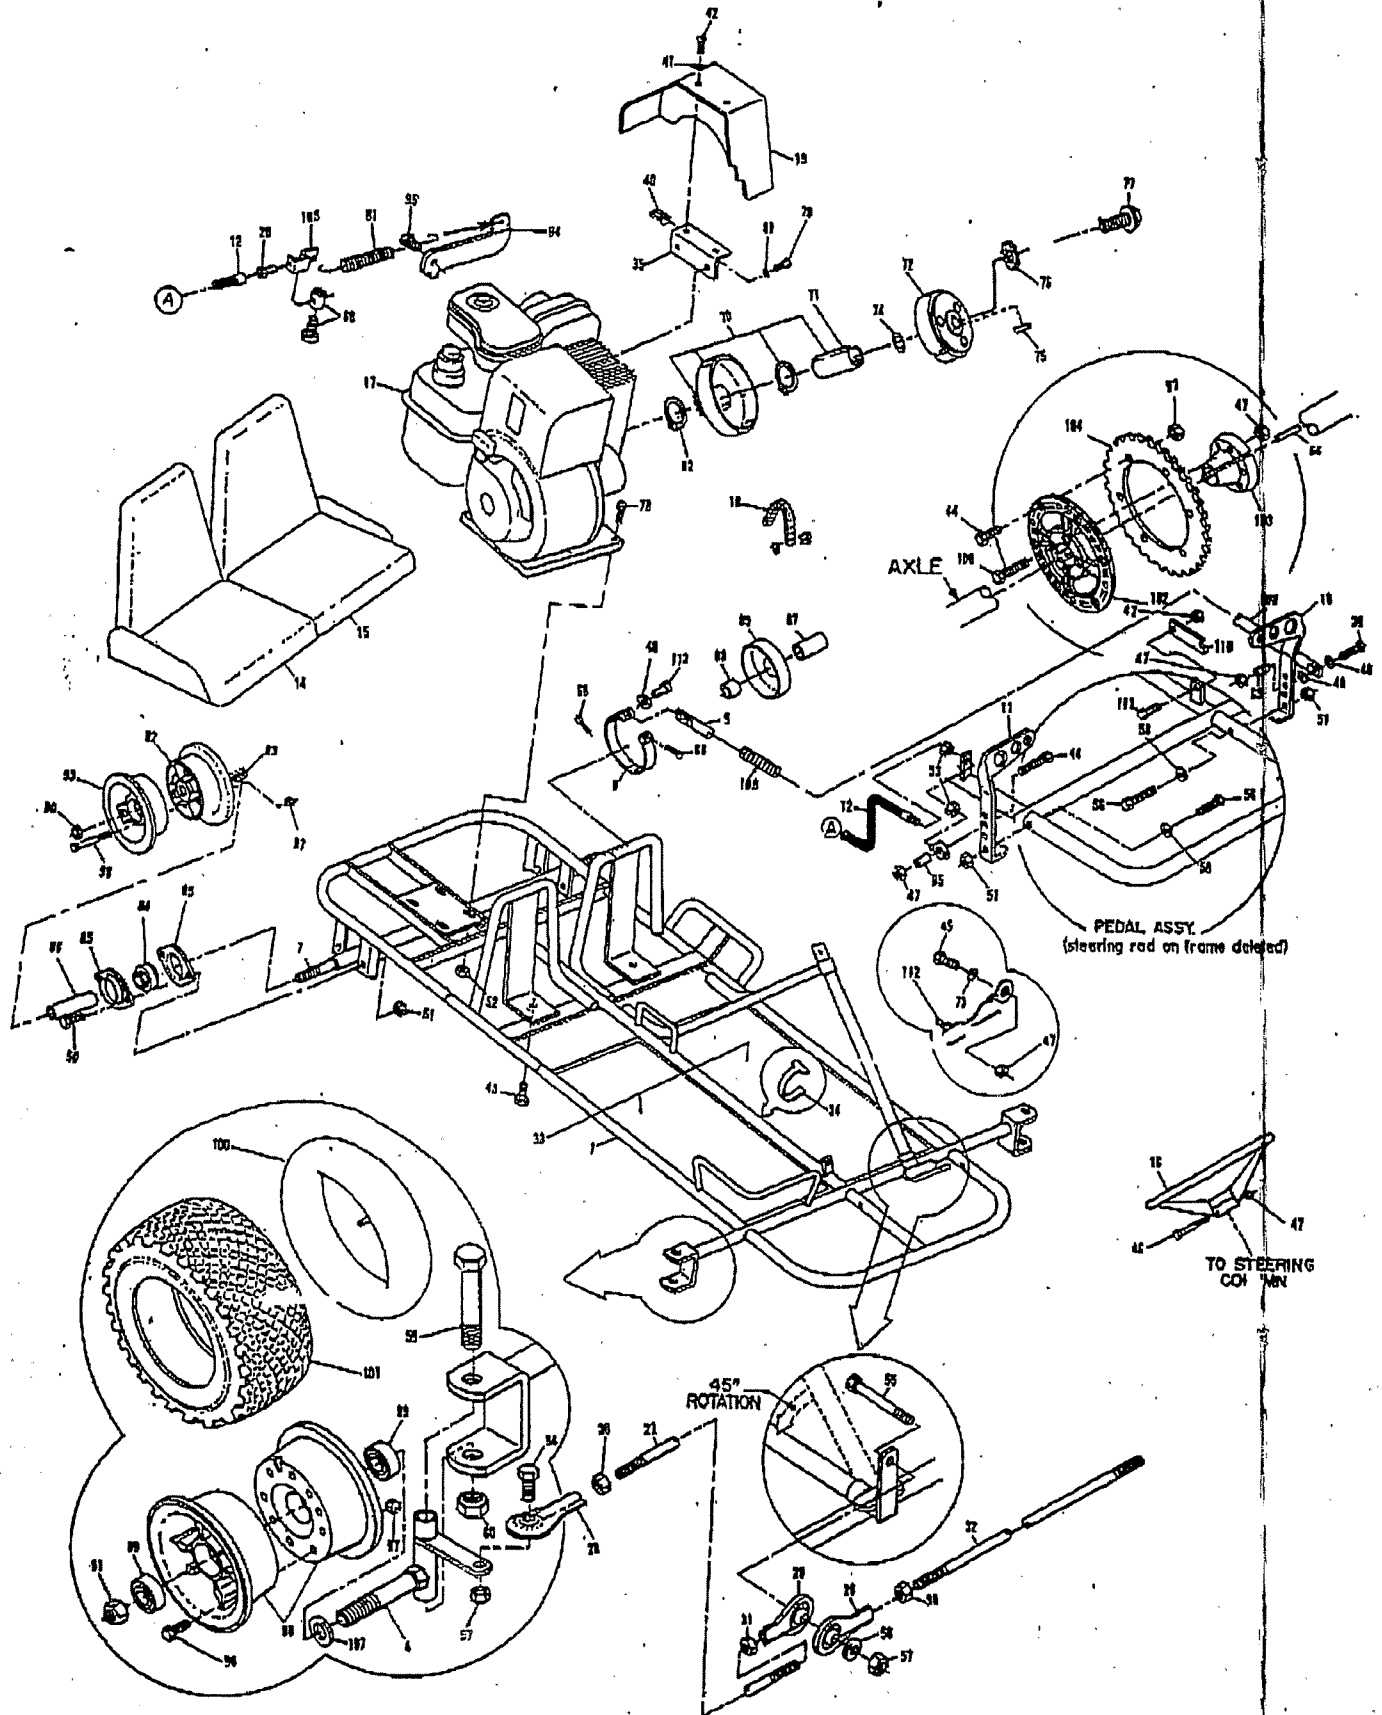

## REPAIR PARTS MODEL 375-01

REF. NO.	PART NO.	DESCRIPTION	REF. NO.	PART NO.	DESCRIPTION
1	2061-2	Frame	74	5013	3/4 I.D. Fiber Washer
4	8020	R.H. Spindle	75	3474	Clutch key
7	1375	Axle Shaft	76	9001	3/8" Int/Ext lockwasher
8	1492	Brake Band	77	1491	5/16-24 x 3/4 Hex flanged whizlock screw
9	4430	Brake Rod	78	1122	5/16-18 x 1 1/2 Hex Cap Screw
10	8009	Brake Pedal	79	9101	5/16-24x1 1/2 Hex Nylock Cap Screw
11	8011	Throttle Pedal	80	9030	3/8" Internal lockwasher
12	1390	Throttle Cable w/housing	81	3160	Extension Spring
14	5006	R. H. Seat	83	6123	1/4x1/4x1 3/4 key
15	5008	L. H. Seat	84	1759	Bearing
16	6038	Steering Wheel	85	1760	Bearing flange
17	6010	Engine - 5.0HP Briggs & Stratton	86	5176	Wheel spacer, 3 1/4 long
18	2079	Chain w/masterlink - #35-76P	87	2069	Wheel spacer, 2 1/4 long
19	3362	Chainguard	88	1082	Drum spacer, 1/8 long
20	1628	Cable Retainer	89	1078	Brake drum
27	5003	Tie Rod-RH	90	9052	3/4-16 Hex toplock nut
28	1414	Rod End-RH	92	5127	Wheel half with 1" bore
29	1415	Rod End-LH	93	5128	Wheel half with 3/4" bore
30	9092	Jam Nut-3/8-24	94	1320	Spring anchor
31	9024	Jam Nut-3/8-24 LH Thread	95	1321	Screw (for anchor)
32	5004	Tie Rod-LH	96	5839	Hex head bolt, whizlock, 1/4-20 x 3/4"
33	5719	Pan Decal	97	1186	Hex nut, whizlock, 1/4-20
34	1019	Tywrap	98	5158	Wheel half, 4" untapped
35	3363-2	Chainguard Mtg. Bracket	99	1093	Bearing
39	1847	1/4-20x1" Hex Cap Screw	100	1053	4" Inner Tube
40	5135	Tinnerman Nut 10-24	101	2244	4.10/3.50x4" Knobby tire
41	6039	#10-Int. Lockwasher	102	1421	Vari-hub
42	6046	#10-24 x 1/2 Truss HD Screw	103	5625	Vari-hub bushing
43	9006	1/4-20x1 1/2 Hex Flanged Whizlock Screw	104	1420	Sprocket
44	1846	1/4-20x3/4 Hex Cap Screw, Gr. 5	105	1285	Throttle connector
45	1003	1/4-20x1 1/2 Hex Cap Screw	106	1849	1/4-20x1 1/2 cap screw, GR5
46	9080	1/4-20x2 3/4 Hex Cap Screw	107	3761	3/8 I.D. x 1/4 spacer
47	9057	1/4-20 Hex Toplock Nut	108	2377	Brake rod
48	1854	1/4" Flat Washer	109	5681	Compression spring
50	2264	5/16-18 x 3/4 Hex Cap Screw	110	1982	Pedal latch
51	1189	5/16-18 Hex Toplock Nut	111	1845	1/4-20 x 3/8 Hex Head Cap Screw
52	1263	5/16-18 Hex Fl. Whizlock nut	112	4419	Stopswitch w/wire
53	9058	5/16-24 Hex Jam Nut	113	9118	1/4x1 1/4 Clevis Pin
54	9070	3/8-16x1 1/4" Hex Cap Screw	ASM	5019	R.H. Tie Rod Assembly
55	1174	3/8-16x1-3/4 Hex Cap Screw	ASM	5020	L.H. Tie Rod Assembly
56	9110	3/8 Shoulder Bolt	ASM	2497	Wheel Assembly, 4" Knobby Front
57	9085	3/8-16 Hex Toplock Nut	ASM	4335	Clutch Assembly
58	9091	3/8" Flat Washer	ASM	5152	Vari-Hub and Sprocket Assembly
59	1264	1/2x13x3 1/2 Hex Cap Screw	ASM	2493	Wheel Assembly, 5" Knobby Rear
60	1012	1/2-13 Hex Toplock Nut	NI	8021	L.H. Spindle
61	1466	5/8-11 Hex Locking Jam	NI	1753	5" Inner Tube
62		Snapping Shaft	NI	2246	4.10/3.50 x 5" Knobby Tire
64	1775	1/4x1/4x1 1/4 Key	NI	4350	Operator's Manual
65	1389	1/4 I.D. x 3/8 Bushing			
66	1018	Cable Stop w/screw			
68	9116	Cotter Pin, 3/32 dia. x 3/4			
70	4491	Drum w/sprocket			
71		Bearing			