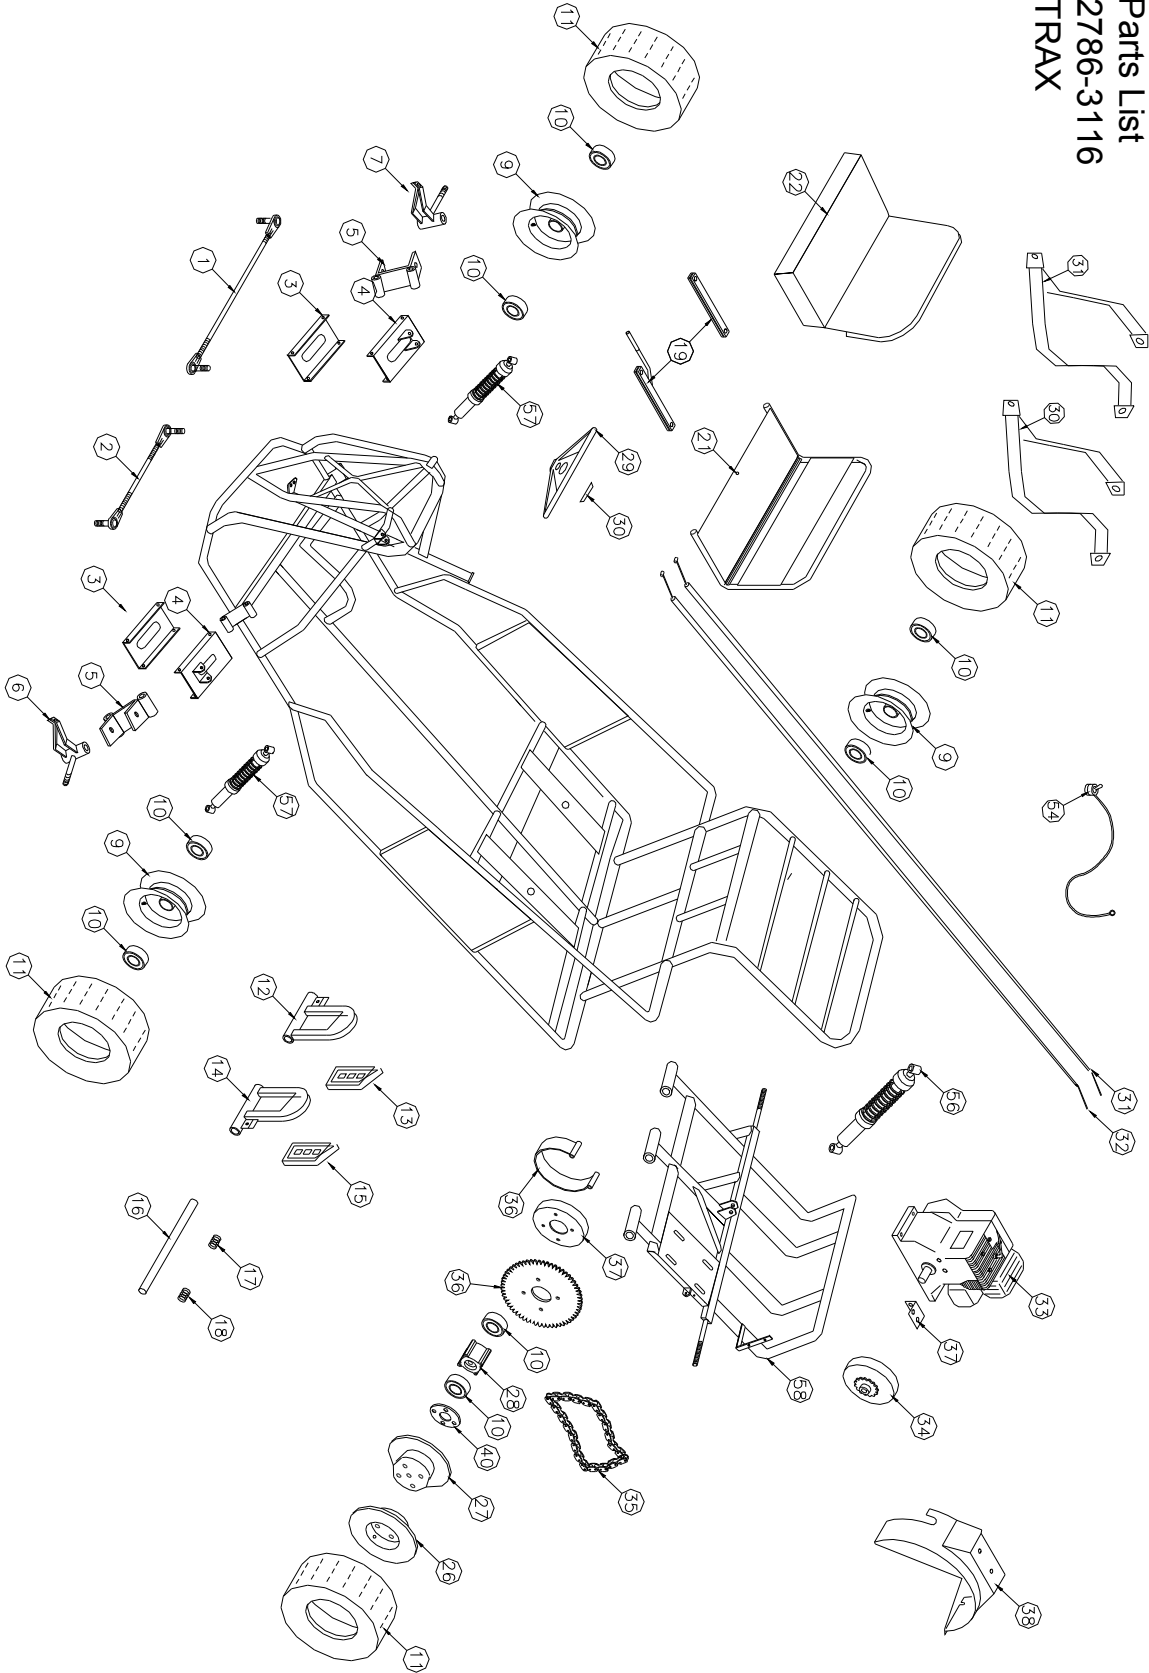

TRAX- MODEL 2786-3116

Parts List
2786-3116
TRAX

888.562.9ACE phone 888.562.8ACE fax www.acesportsonline.com
A.C.E. Sports LLC 239 County Road 4435, Brundidge, AL 36010