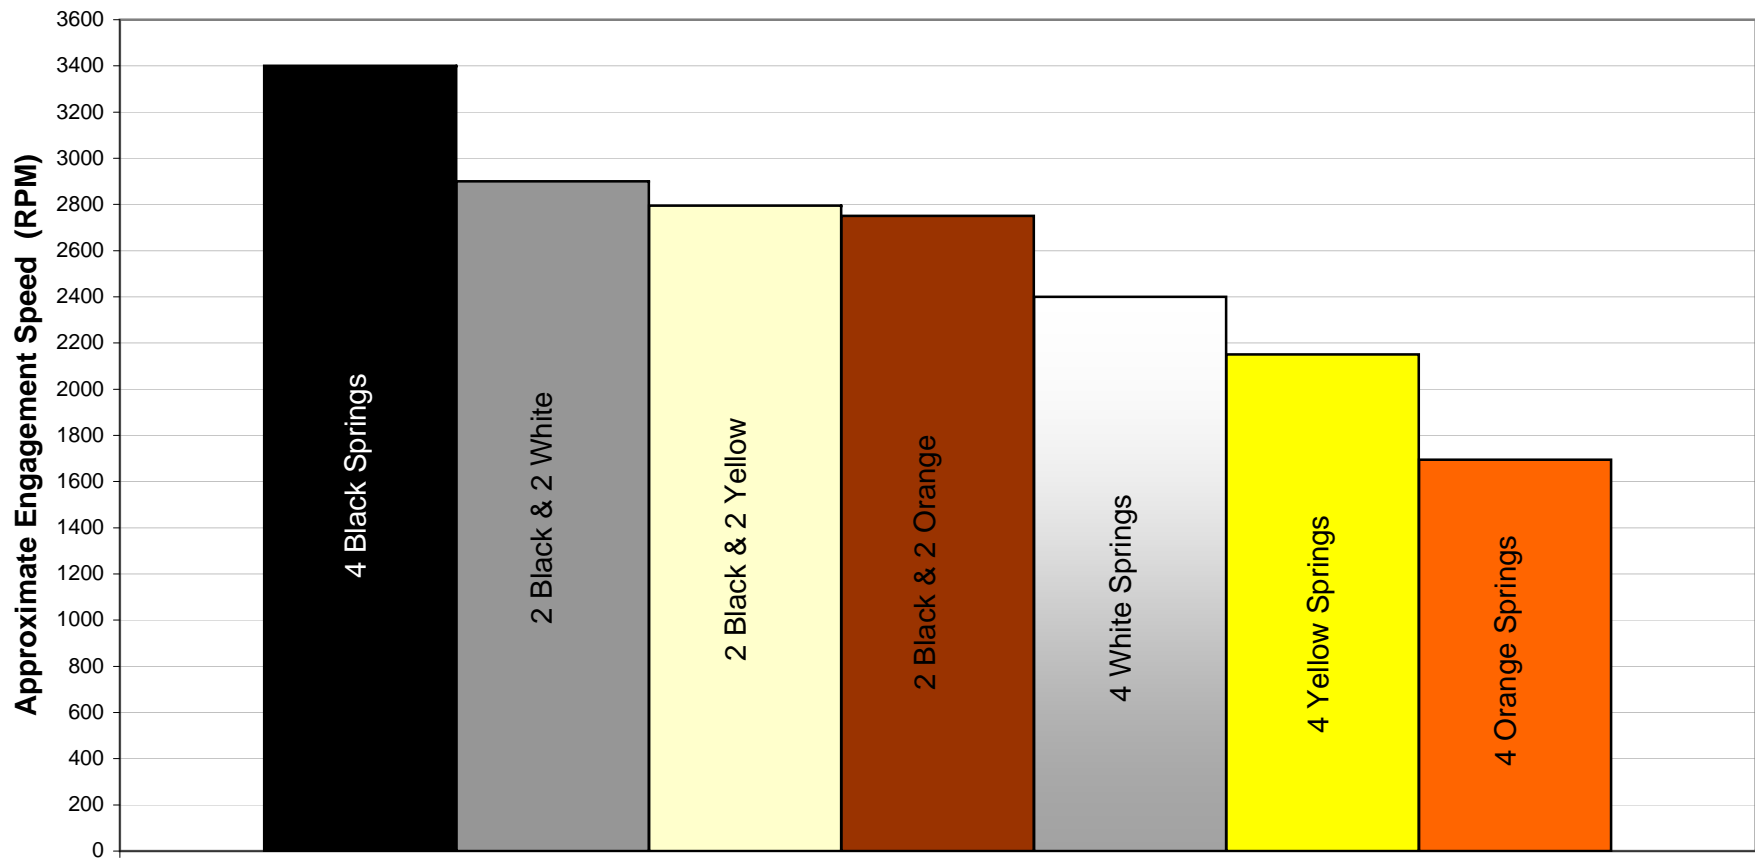

## HILLIARD INFERNO - FURY / FLURRY Engagement Speeds

\* Engagement speed is defined as the speed at which the shoes first touch the drum. (NOT LOCK UP SPEED)