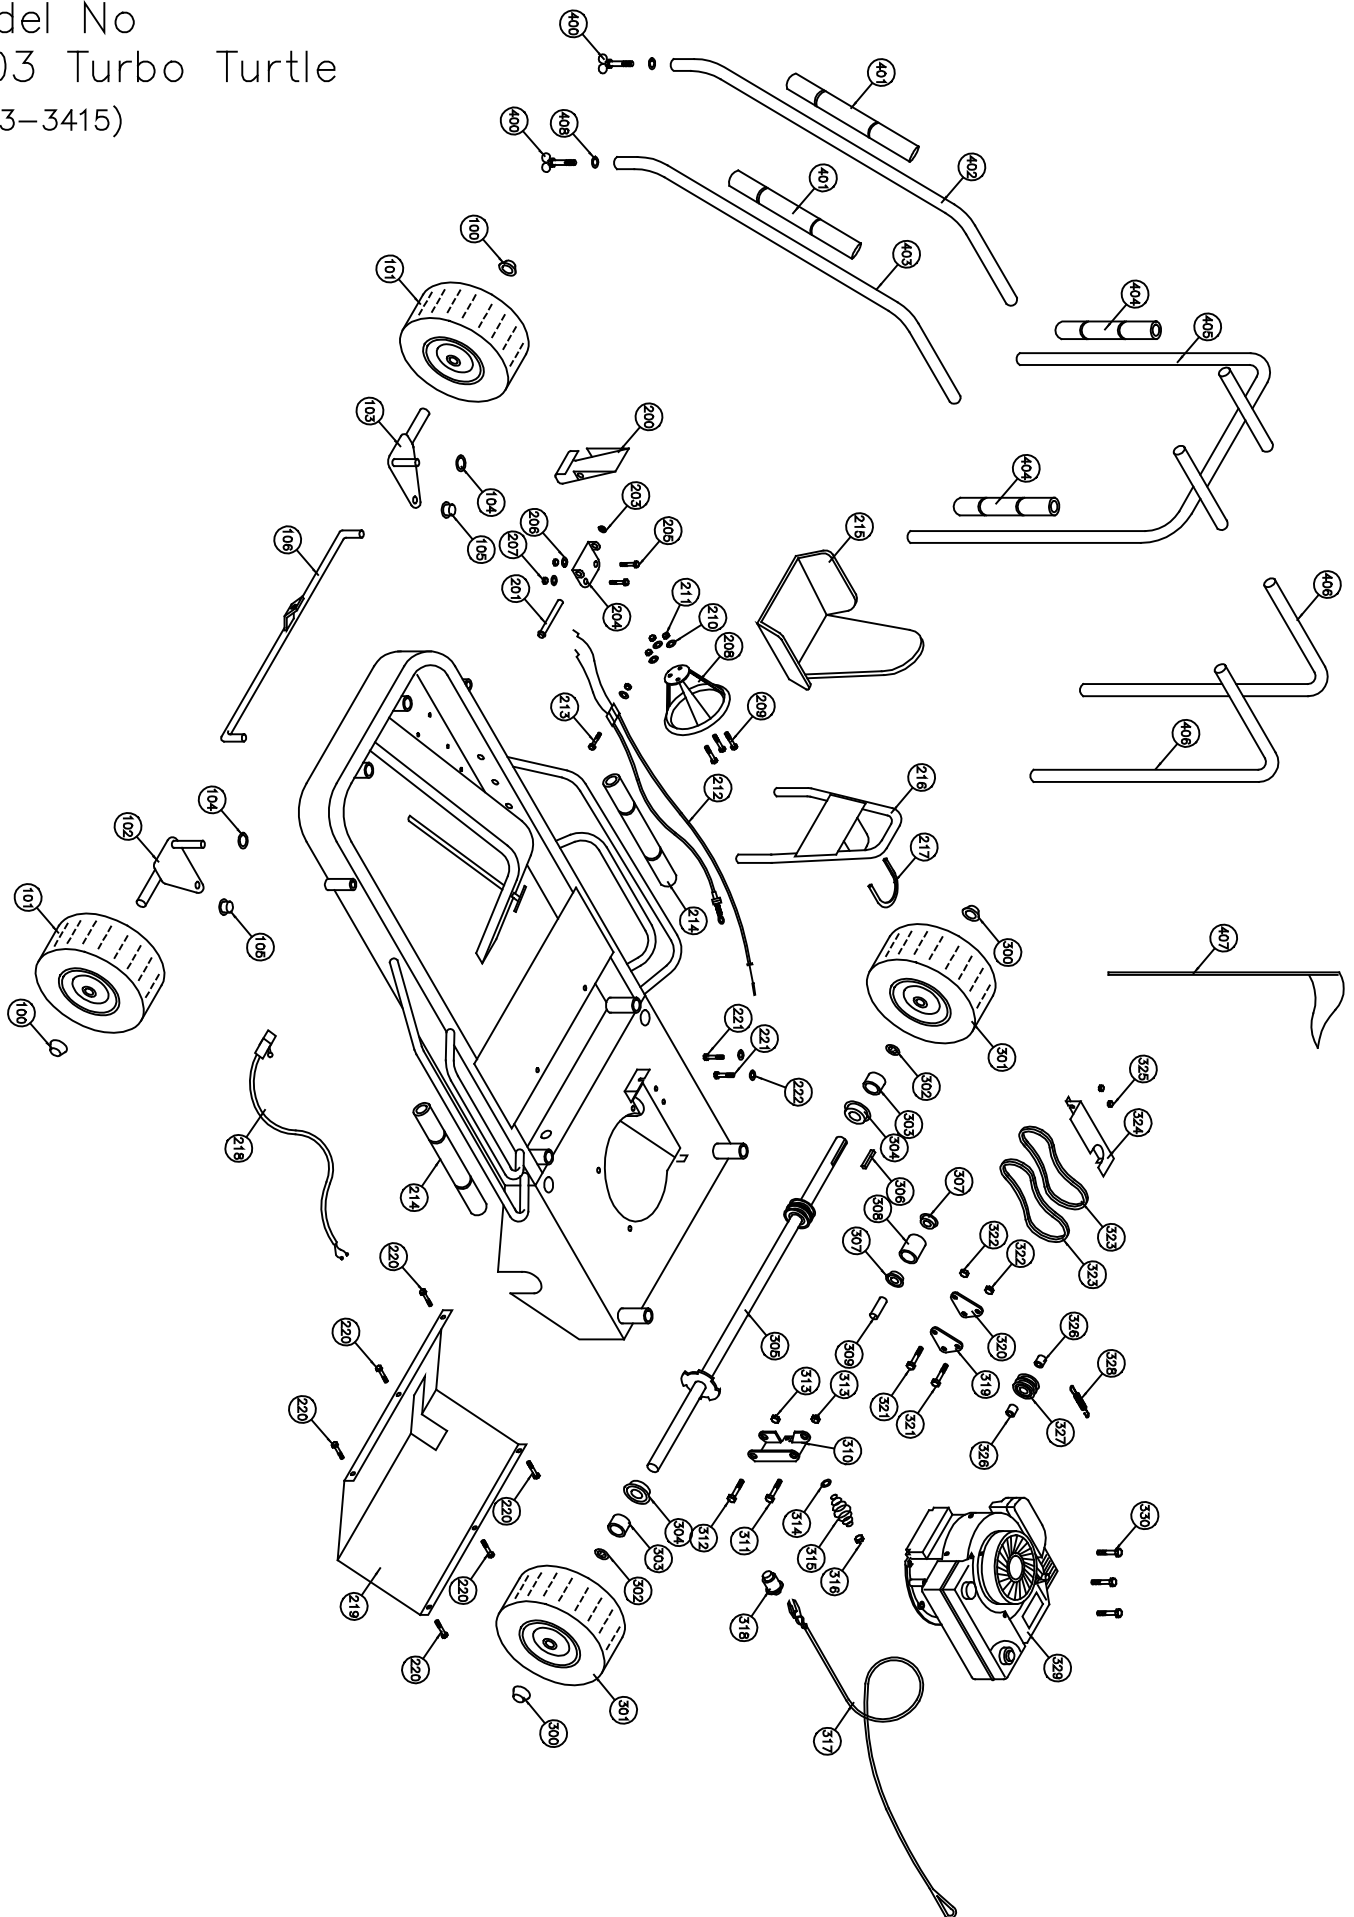

# PARTS LIST - MODEL 1403-3415

| No                       | Part    | Description                    | Qty | No                      | Part    | Description                      | Qty |
|--------------------------|---------|--------------------------------|-----|-------------------------|---------|----------------------------------|-----|
| <u>FRONT END SECTION</u> |         |                                |     | 305                     | 3271006 | Axle ¾ x 24 ¾" w/Pulleys & B/Hub | 1   |
| 100                      | 3008001 | Cap Nut 1/2" Plastic (Locking) | 2   | 306                     | 3421001 | Key 1 7/8" x 3/16"               | 1   |
| 101                      | 3181502 | Wheel (410x350x4)              | 2   | 307                     | M209    | Bearing ½"                       | 2   |
| 102                      | 3211519 | Spindle Left                   | 1   | 308                     | 3552031 | Belt Tension Roller              | 1   |
| 103                      | 3211518 | Spindle Right                  | 1   | 309                     | 3452148 | Belt Idler Tube                  | 1   |
| 104                      | 3009001 | Push Ring ½"                   | 2   | 310                     | 3401517 | Brake Arm                        | 1   |
| 105                      | 3009002 | Cap Nut 3/8"                   | 2   | 311                     | 3001527 | Hex Bolt 3/8-16 x 2 ½" GR5       | 1   |
| 106                      | 3241000 | Tie Rod                        | 1   | 312                     | 3001528 | Hex Bolt 3/8-16 x 2 ¾" GR5       | 1   |
| <u>FRAME SECTION</u>     |         |                                |     | 313                     | F324    | Lock Nut 3/8" NC                 | 2   |
| 200                      | 3291507 | Gas Pedal                      | 1   | 314                     | 3009009 | Push Retainer 5/16" Ext.         | 1   |
| 201                      | 3401518 | Gas Pedal Pin                  | 1   | 315                     | 3571002 | Brake Spring                     | 1   |
| 203                      | 3009002 | Cap Nut 3/8"                   | 1   | 316                     | 3001027 | Nylock Nut 10-24                 | 1   |
| 204                      | 3581103 | Gas Pedal Bracket              | 1   | 317                     | 3091512 | Tether Cord w/Disconnect Snap    | 1   |
| 205                      | 3001028 | Carriage Bolt 10-24 x ½"       | 2   | 318                     | 3091518 | Tether Switch                    | 1   |
| 206                      | 3001508 | Lock Washer #10                | 2   | 319                     | 3401516 | Inside Belt Pivot                | 1   |
| 207                      | 3001033 | Wing Nut 10-24                 | 2   | 320                     | 3401515 | Outside Belt Pivot               | 1   |
| 208                      | G671    | Steering Wheel 10"             | 1   | 321                     | 3001523 | Carriage Bolt ¼-20 x 2 ¼"        | 2   |
| 209                      | F1007   | Hex Bolt ¼ x 1 ¾" NC           | 3   | 322                     | 3001006 | Nyloc Nut ¼-20                   | 2   |
| 210                      | F404    | Lock Washer ¼"                 | 3   | 323                     | 3381001 | Belt 4L-170 (2) Matched Set      | 2   |
| 211                      | F304    | Hex Nut ¼" NC                  | 3   | 324                     | 3371149 | Belt Guard                       | 1   |
| 212                      | 3301102 | Brake & Belt Cables (Wescon)   | 1   | 325                     | 3001029 | Flange Lock Nut ¼-20             | 2   |
| 213                      | 3001537 | Carriage Bolt ¼-20 x 1 ½"      | 1   | 326                     | 3401016 | Bushing ½ x 5/8 Flanged          | 2   |
| 214                      | 3511003 | Foam Padding (Yellow) 18"      | 2   | 327                     | 3331101 | Pulley 1 ¾" x ½" ID (Double)     | 1   |
| 215                      | 3351503 | Cushion (Heat Sealed)          | 1   | 328                     | 3571003 | Belt Tensioner Spring            | 1   |
| 216                      | 3341002 | Metal Seat (Green)             | 1   | 329                     | 3131508 | Techumseh 3.5HP Vertical Engine  | 1   |
| 217                      | 3071217 | Tape Foam 14" (Hair Guard)     | 1   | 330                     | 3001515 | Hex Bolt 3/8 x 1" Tapper         | 3   |
| 218                      | 3091533 | Toggle kill switch w/ wire     | 1   | <u>BAR CAGE SECTION</u> |         |                                  |     |
| 219                      | 3371150 | Belly Guard                    | 1   | 400                     | 3001032 | Thumb Screw 3/8-16 x 1"          | 2   |
| 220                      | 3001034 | Pan Torx Plated (#8 x ½)       | 6   | 401                     | 3511001 | Foam Padding (Yellow) 36"        | 2   |
| 221                      | 3001520 | Flange Hex Bolt ¼ x ¾ Self Tap | 2   | 402                     | 3125120 | CBC Frame Bar Front Right        | 1   |
| 222                      | F404    | Lock Washer ¼"                 | 2   | 403                     | 3125121 | CBC Frame Bar Front Left         | 1   |
| <u>REAR END SECTION</u>  |         |                                |     | 404                     | 3511003 | Foam Padding (Yellow) 18"        | 2   |
| 300                      | 3008003 | Cap Nut ¾" Plastic (Locking)   | 2   | 405                     | 3127131 | CBC U-Bar                        | 1   |
| 301                      | 3181503 | Wheel (410x350x5)              | 2   | 406                     | 3123117 | CBC Engine Bar                   | 2   |
| 302                      | 3009007 | Push Retainer ¾"               | 2   | 407                     | 3101102 | Flag – Short Yellow & Black      | 1   |
| 303                      | 3281003 | Axle Spacer 1" x 5/8"          | 2   | 408                     | F408    | Lock Washer 3/8"                 | 2   |
| 304                      | 3221106 | Bearing w/retainer ring        | 2   | 409 *                   | 3031519 | Decal Kit                        | 1   |
|                          |         |                                |     | 410 *                   | 3071216 | Yellow Tape                      | 1   |